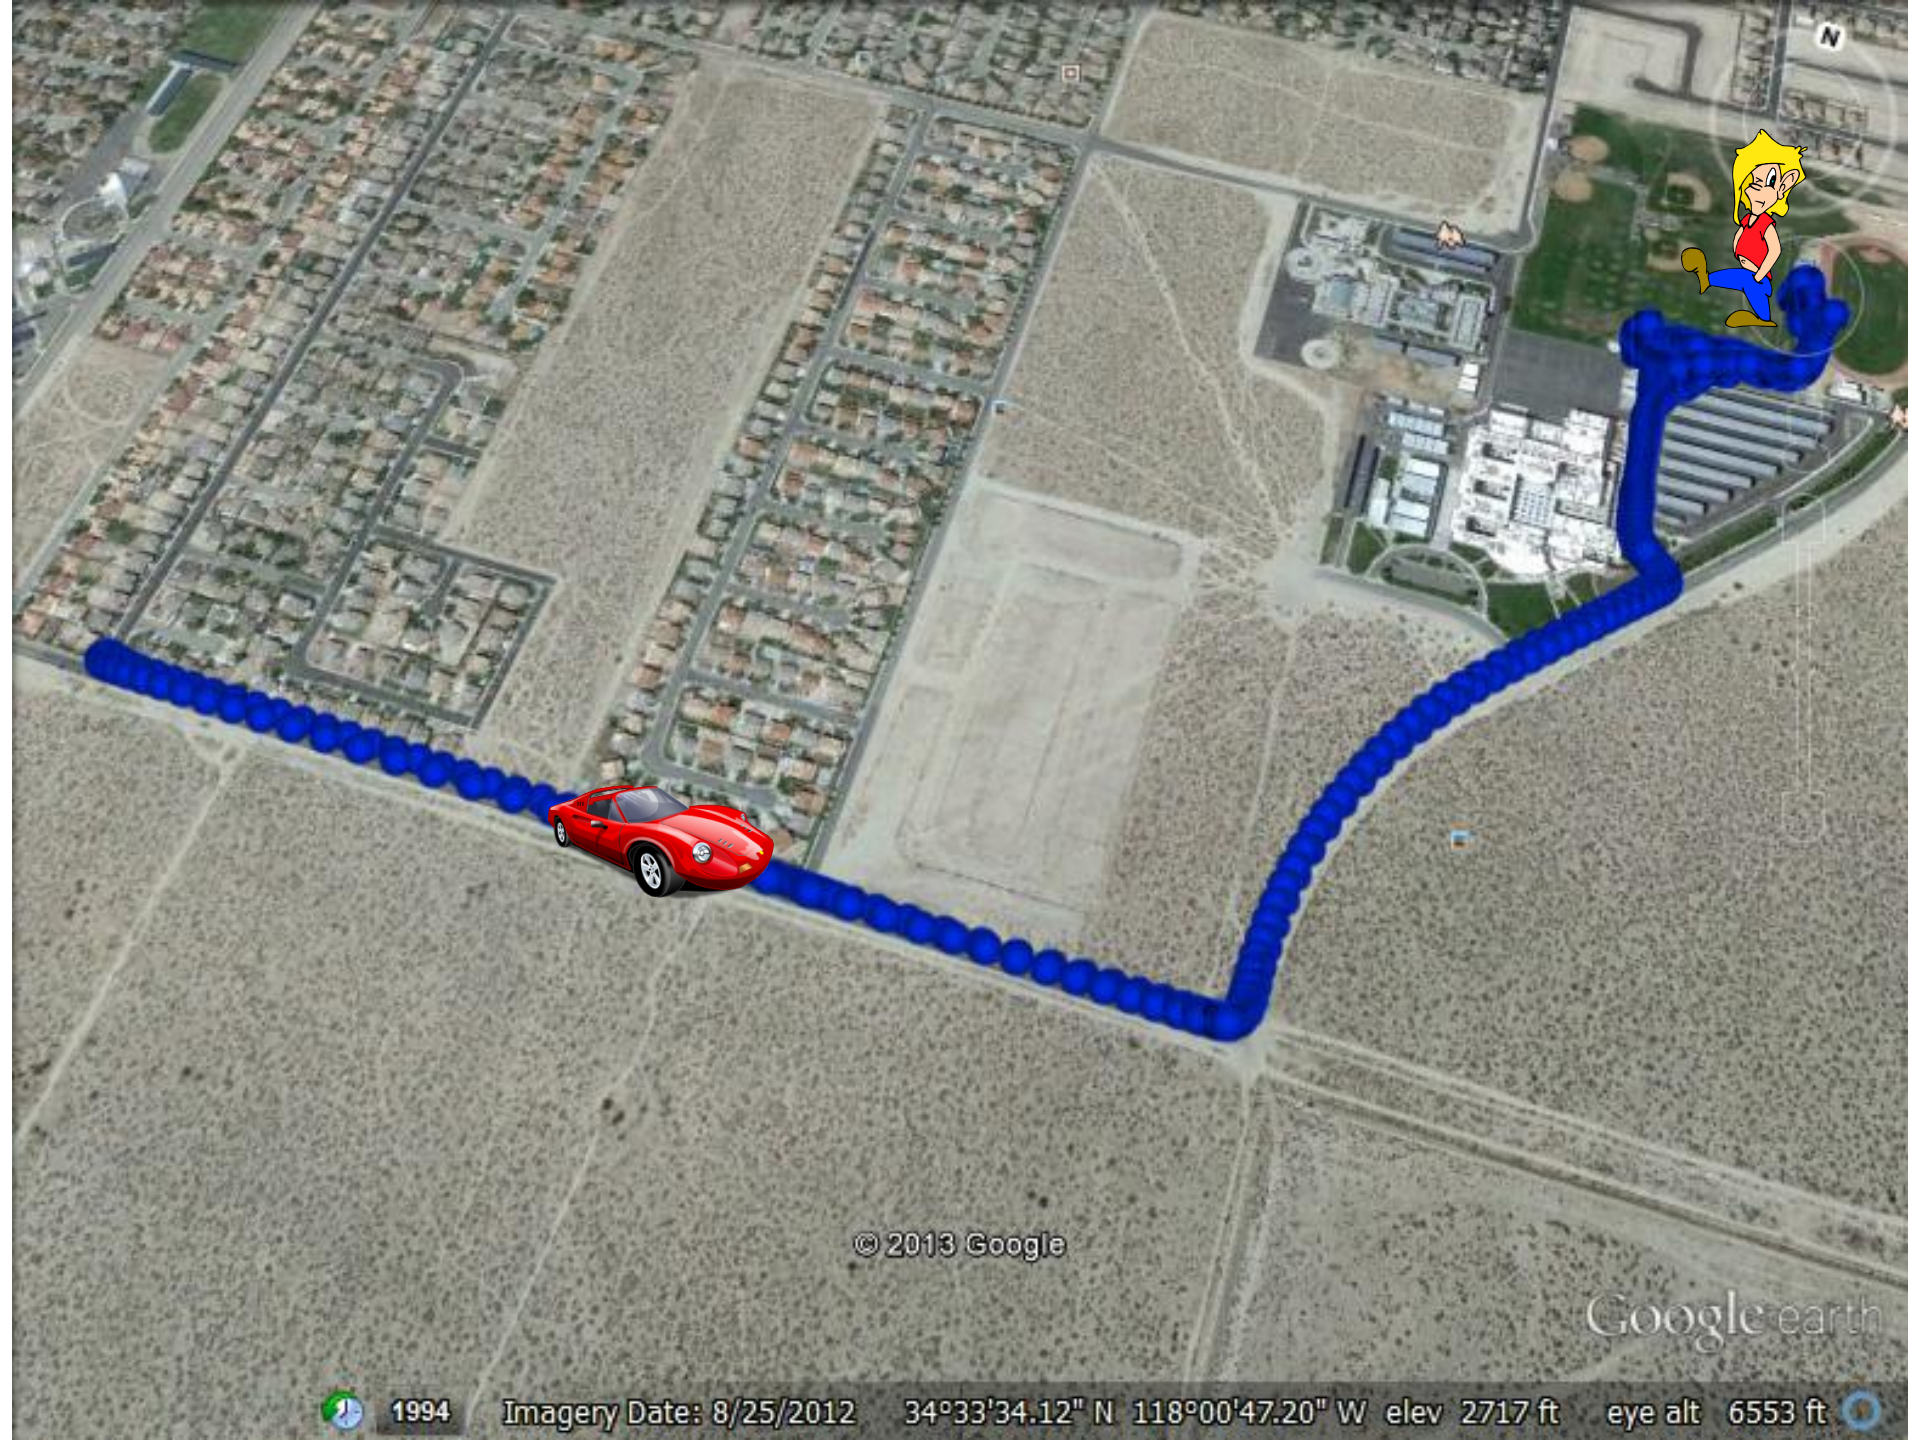

Accelerormeter

Axis Z

Paul “Let’s Go Fast” Tanks

Greg “Go for a Ride” Gracia

Carla “Get it Right” Recher

© 2013 Google

Google earth

1994

Imagery Date: 8/25/2012

34°33'34.12" N 118°00'47.20" W

elev 2717 ft

eye alt 6553 ft

Total Acel

AcelZ

AcelZ Test

AcelZ Test 2